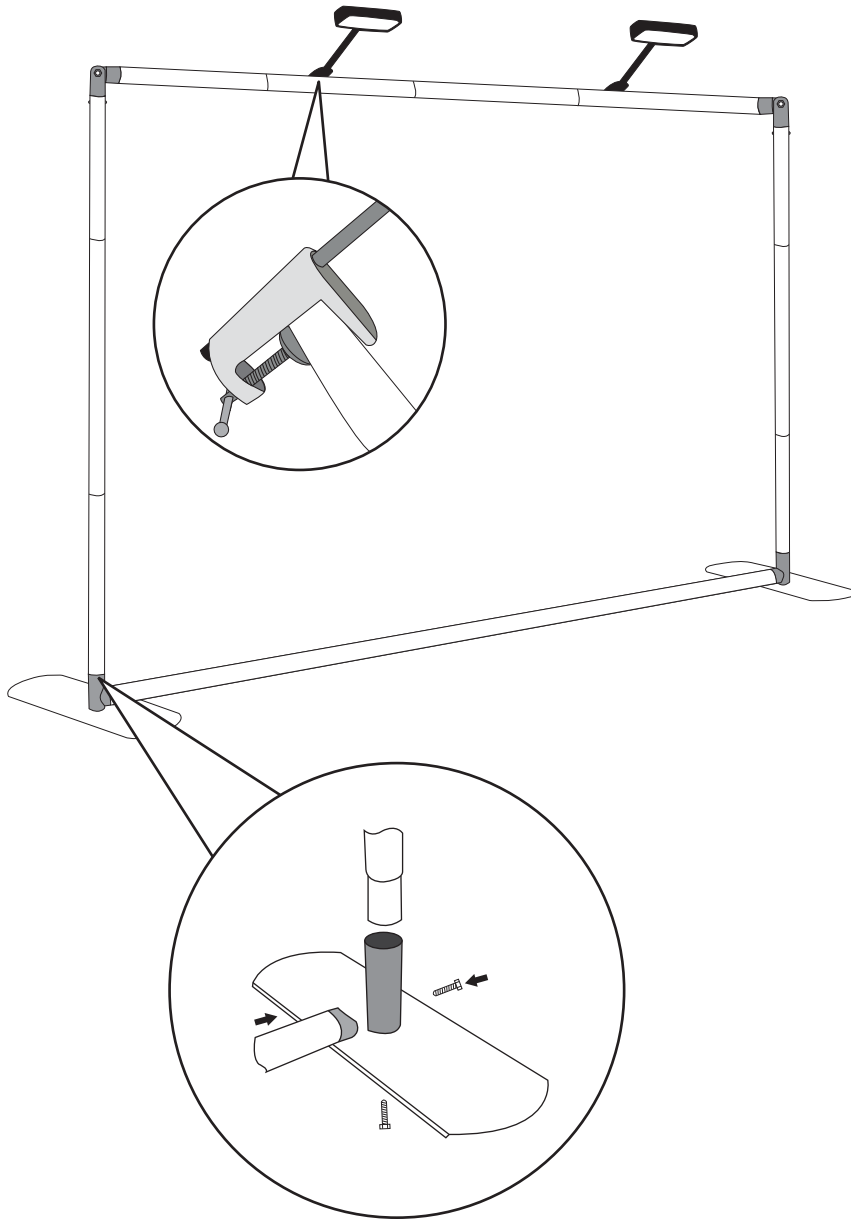

INSTALLATION STEPS FOR WAVE TUBE STRAIGHT

Optional accessories

156LED Specifications
Emitting Color: White
Forward Voltage: 3.1 (Min), 3.3 (Max)
Power: 12 Volts - 1500 ma
Natural Life: 10000 Hours
Op.eration Temperature: 45° C