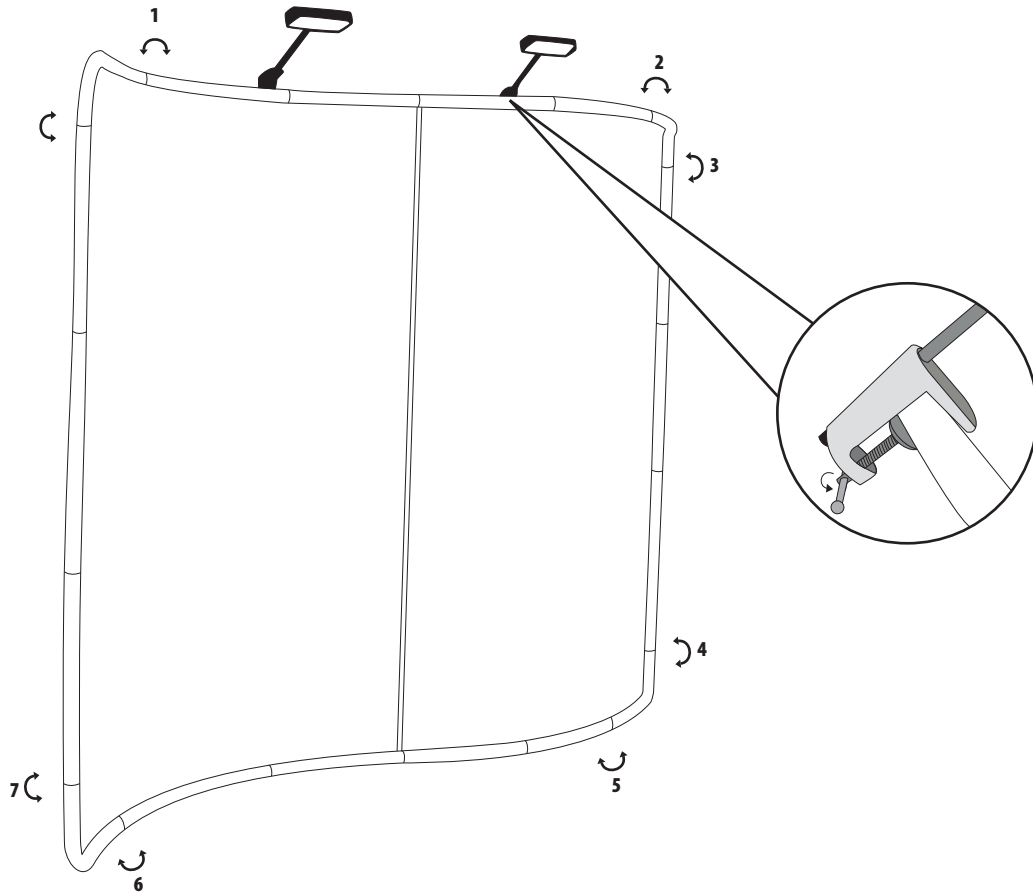

INSTALLATION STEPS FOR WAVE TUBE SERPENTINE

Optional accessories

156LED Specifications
 Emitting Color: White
 Forward Voltage: 3.1(Min), 3.3(Max)
 Power: 12 Volts - 1500 ma
 Natural Life: 10000 Hours
 Operation Temperature: 45° C