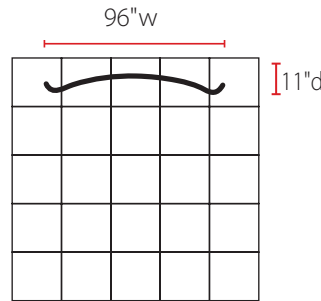

8ft Wave Tube® Curved Display • WT8TTC1

Single-Sided or Double-Sided Graphic

Product Specifications

Display Dimensions	96"w x 60"h x 11"d
Weight	14 lbs.
Box Dimensions	13"w x 39"h x 8"d
Case Dimensions	12"w x 37"h x 6"d

The frame and graphic together are very lightweight and easy to ship if needed. Your display will set up in just minutes, and look fantastic, with the pillowcase graphic perfectly stretched across the Wave Tube frame to create a virtually wrinkle-free surface.

Aerial grid of 10' x 10' space

Side View

Package Includes

- (1) Aluminum frame
- (1) Soft case
- (1) Single-sided graphic print

Optional Items

- Medium hard case
*Please Note:
When hard case is added, a soft case will not be included.*
- Medium hard case graphic
- Double-sided graphic
- (2) LED Lights with clamps