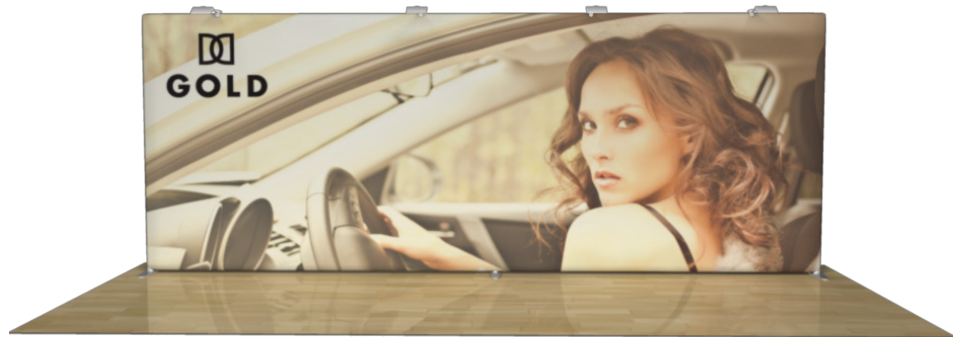

20ft Wave Tube® Straight Display • WT20S1

Single-Sided or Double-Sided Graphic

Product Specifications

Display Dimensions	235" w x 90" h x 20" d
Weight	69 lbs.
Box Dimensions	24" w x 41.5" h x 18.5" d
Case Dimensions	22" w x 39" h x 17" d

About This Product

Our Wave Tube® Straight Display is a very popular trade show, exhibit and special events display option due to its ease of transport, ease of set up, and very economic price. The frame and graphic together are extremely lightweight and easy to ship if needed. Your display will set up in just minutes and look fantastic. The graphic is perfectly stretched across the Wave Tube® frame to create a virtually wrinkle-free surface.

Aerial grid of 10' x 10' space

Side View

Package Includes

- (1) Aluminum frame
- (1) Medium hard case
- (1) Single-sided graphic print

Optional Items

- Medium hard case graphic
- Double-sided graphic
- (4) LED Lights with clamps