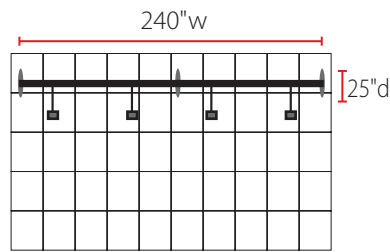

20ft Wave Tube® Straight Display • WT20S1

Single-Sided or Double-Sided Graphic

Product Specifications

Display Dimensions	235" w x 90" h x 20" d
Weight	69 lbs.
Box Dimensions	24" w x 41.5" h x 18.5" d
Case Dimensions	22" w x 39" h x 17" d

About This Product

Our Wave Tube® Straight Display is a very popular trade show, exhibit and special events display option due to its ease of transport, ease of set up, and very economic price. The frame and graphic together are extremely lightweight and easy to ship if needed. Your display will set up in just minutes and look fantastic. The graphic is perfectly stretched across the Wave Tube® frame to create a virtually wrinkle-free surface.

Aerial grid of 10' x 10' space

Side View

Package Includes

- (1) Aluminum frame
- (1) Medium hard case
- (1) Single-sided graphic print

Optional Items

- Medium hard case graphic
- Double-sided graphic
- (4) LED Lights with clamps