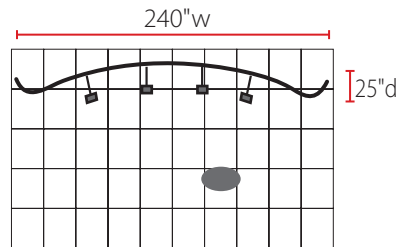

# 20ft Wave Tube® Display Kit • WT20KIT-1

Single-Sided Graphic

## Product Specifications

Display Dimensions	235" w x 90" h x 25" d
Display Weight	61 lbs.
Box Dimensions	24" w x 41" h x 19" d
Case Dimensions	22" w x 39" h x 17" d
Counter Size	31" w x 40" h x 16" d
Counter Weight	15 lbs. each
Box Dimensions	17" w x 34" h x 6" d

Aerial grid of 10' x 10' space

Side View