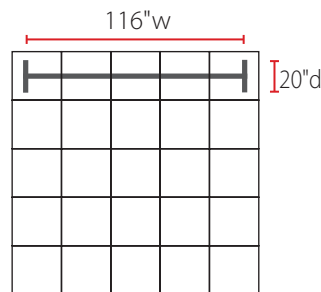

10ft Wave Tube® Straight Display • WT10S1

Single-Sided or Double-Sided Graphic

| Product Specifications | |
|------------------------|------------------------|
| Display Dimensions | 116" w x 90" h x 20" d |
| Weight | 36 lbs. |
| Box Dimensions | 13" w x 53" h x 10" d |
| Case Dimensions | 12" w x 52" h x 8" d |

About This Product

Our Wave Tube® 10' Straight Display is a great way to get the "media" wall look. This display also lends itself to being used as a room divider with the optional upgrade of having both sides of your display printed with the same or different graphics.

Aerial grid of 10' x 10' space

Side View

Package Includes

- (1) Aluminum frame
- (1) Travel bag with wheels
- (1) Single-sided graphic print
- (2) Flat Feet

Optional Items

- Medium hard case
*Please Note:
When hard case is added, a soft case will not be included.*
- Medium hard case graphic
- Double-sided graphic
- (2) LED Lights