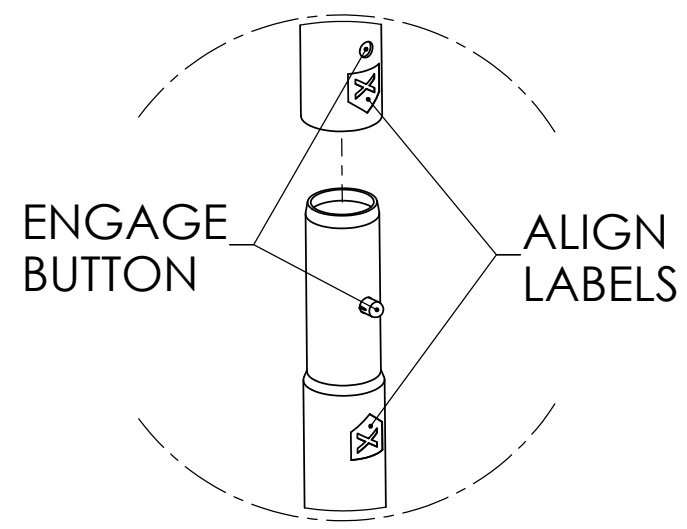

8 7 6 5 4 3 2 1

D
C
B
A

WTM D5 ASSEMBLY

GENERAL TUBE ASSEMBLY

- NOTES: UNLESS OTHERWISE SPECIFIED**
- 1. MATCH NUMBERED LABELS AS SHOWN.**
 - 2. FEET STYLE MAY VARY.**

FOOT ASSEMBLY (2)

8 7 6 5 4 3 2 1

FINISH:	THIRD ANGLE PROJECTION	PROPERTY: THIS DOCUMENT AND DATA DISCLOSED HEREIN OR HEREWITH IS NOT TO BE REPRODUCED, USED, OR DISCLOSED IN WHOLE OR IN PART TO ANYONE WITHOUT PERMISSION OF NIEDO GROUP, INC.
MATERIAL:		
DIMENSIONS ARE IN MILLIMETERS		NIEDO GROUP, INC. 5465 SW WESTERN AVE. BEAVERTON, OR 97005
TOLERANCES UNLESS OTHERWISE SPECIFIED	TITLE	WAVE TUBE MODULAR WTM D5 ASSEMBLY INSTRUCTIONS
SIZE: B	DWG. NO.	REV.
SCALE: 1:12	DO NOT SCALE DRAWING	SHEET 1 OF 1