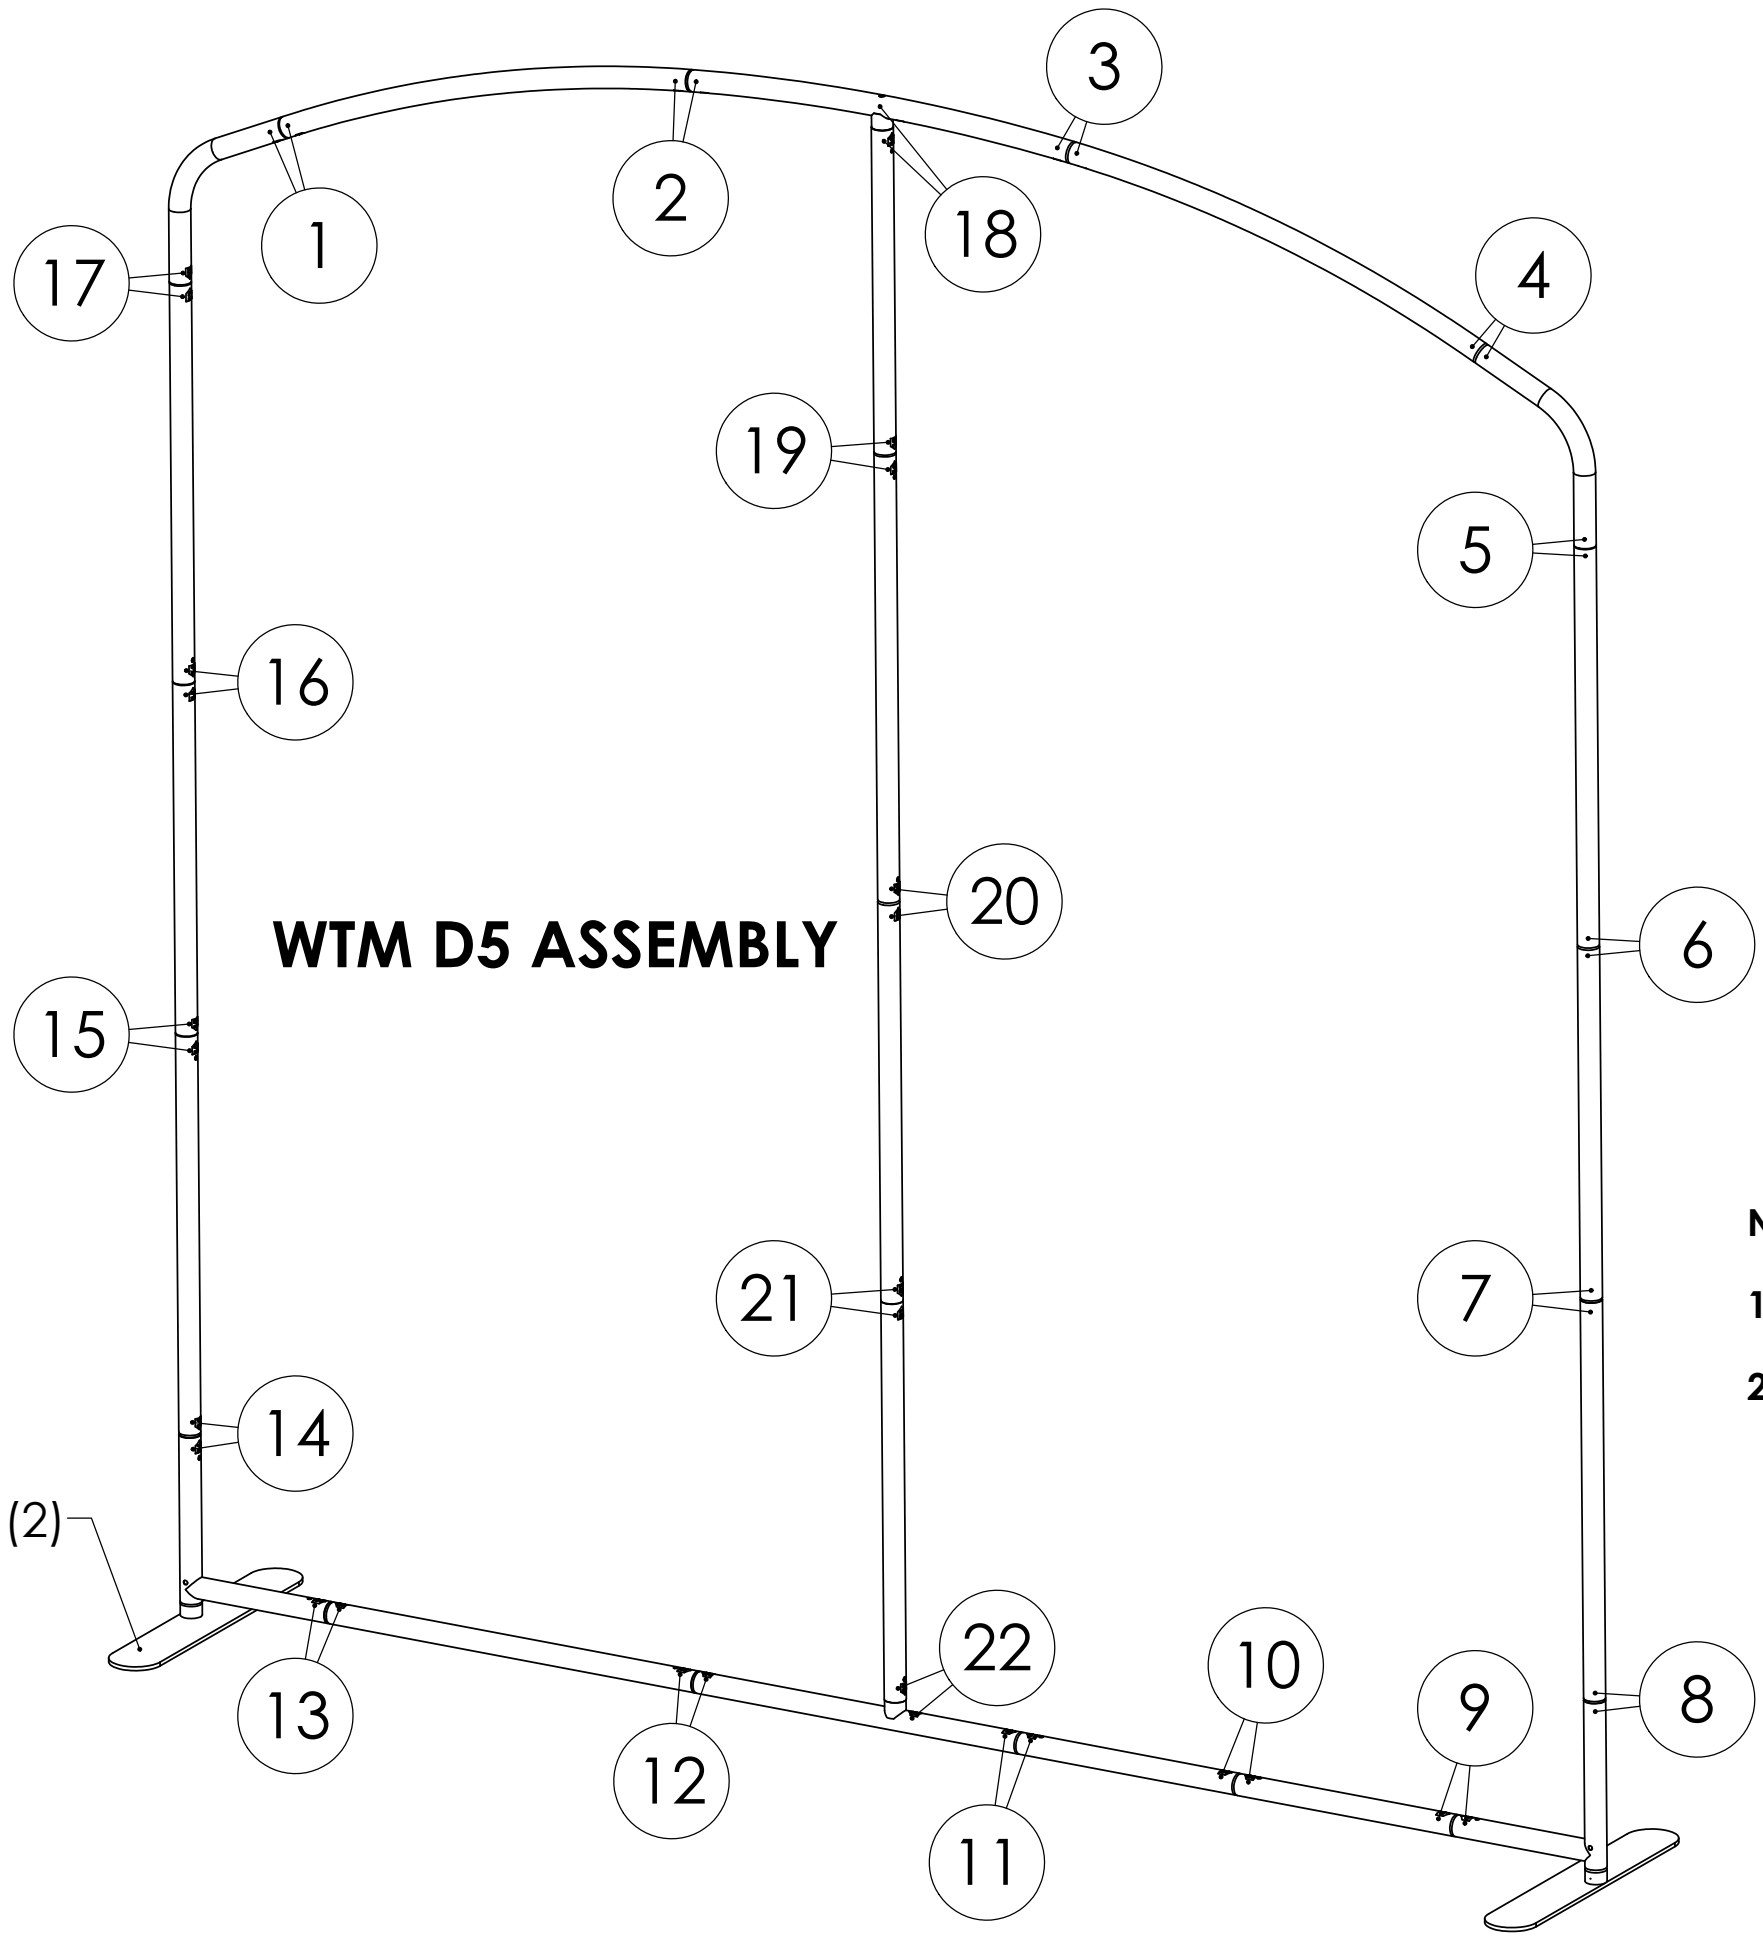

8 7 6 5 4 3 2 1

D
C
B
A

WTM D5 ASSEMBLY

GENERAL TUBE ASSEMBLY

- NOTES: UNLESS OTHERWISE SPECIFIED**
- 1. MATCH NUMBERED LABELS AS SHOWN.**
 - 2. FEET STYLE MAY VARY.**

FOOT ASSEMBLY (2)

8 7 6 5 4 3 2 1

FINISH:	THIRD ANGLE PROJECTION	PROPERTY: THIS DOCUMENT AND DATA DISCLOSED HEREIN OR HEREWITH IS NOT TO BE REPRODUCED, USED, OR DISCLOSED IN WHOLE OR IN PART TO ANYONE WITHOUT PERMISSION OF NIEDO GROUP, INC.
MATERIAL:		
DIMENSIONS ARE IN MILLIMETERS		NIEDO GROUP, INC. 5465 SW WESTERN AVE. BEAVERTON, OR 97005
TOLERANCES UNLESS OTHERWISE SPECIFIED	TITLE	WAVE TUBE MODULAR WTM D5 ASSEMBLY INSTRUCTIONS
SIZE: B	DWG. NO.	REV.
SCALE: 1:12	DO NOT SCALE DRAWING	SHEET 1 OF 1