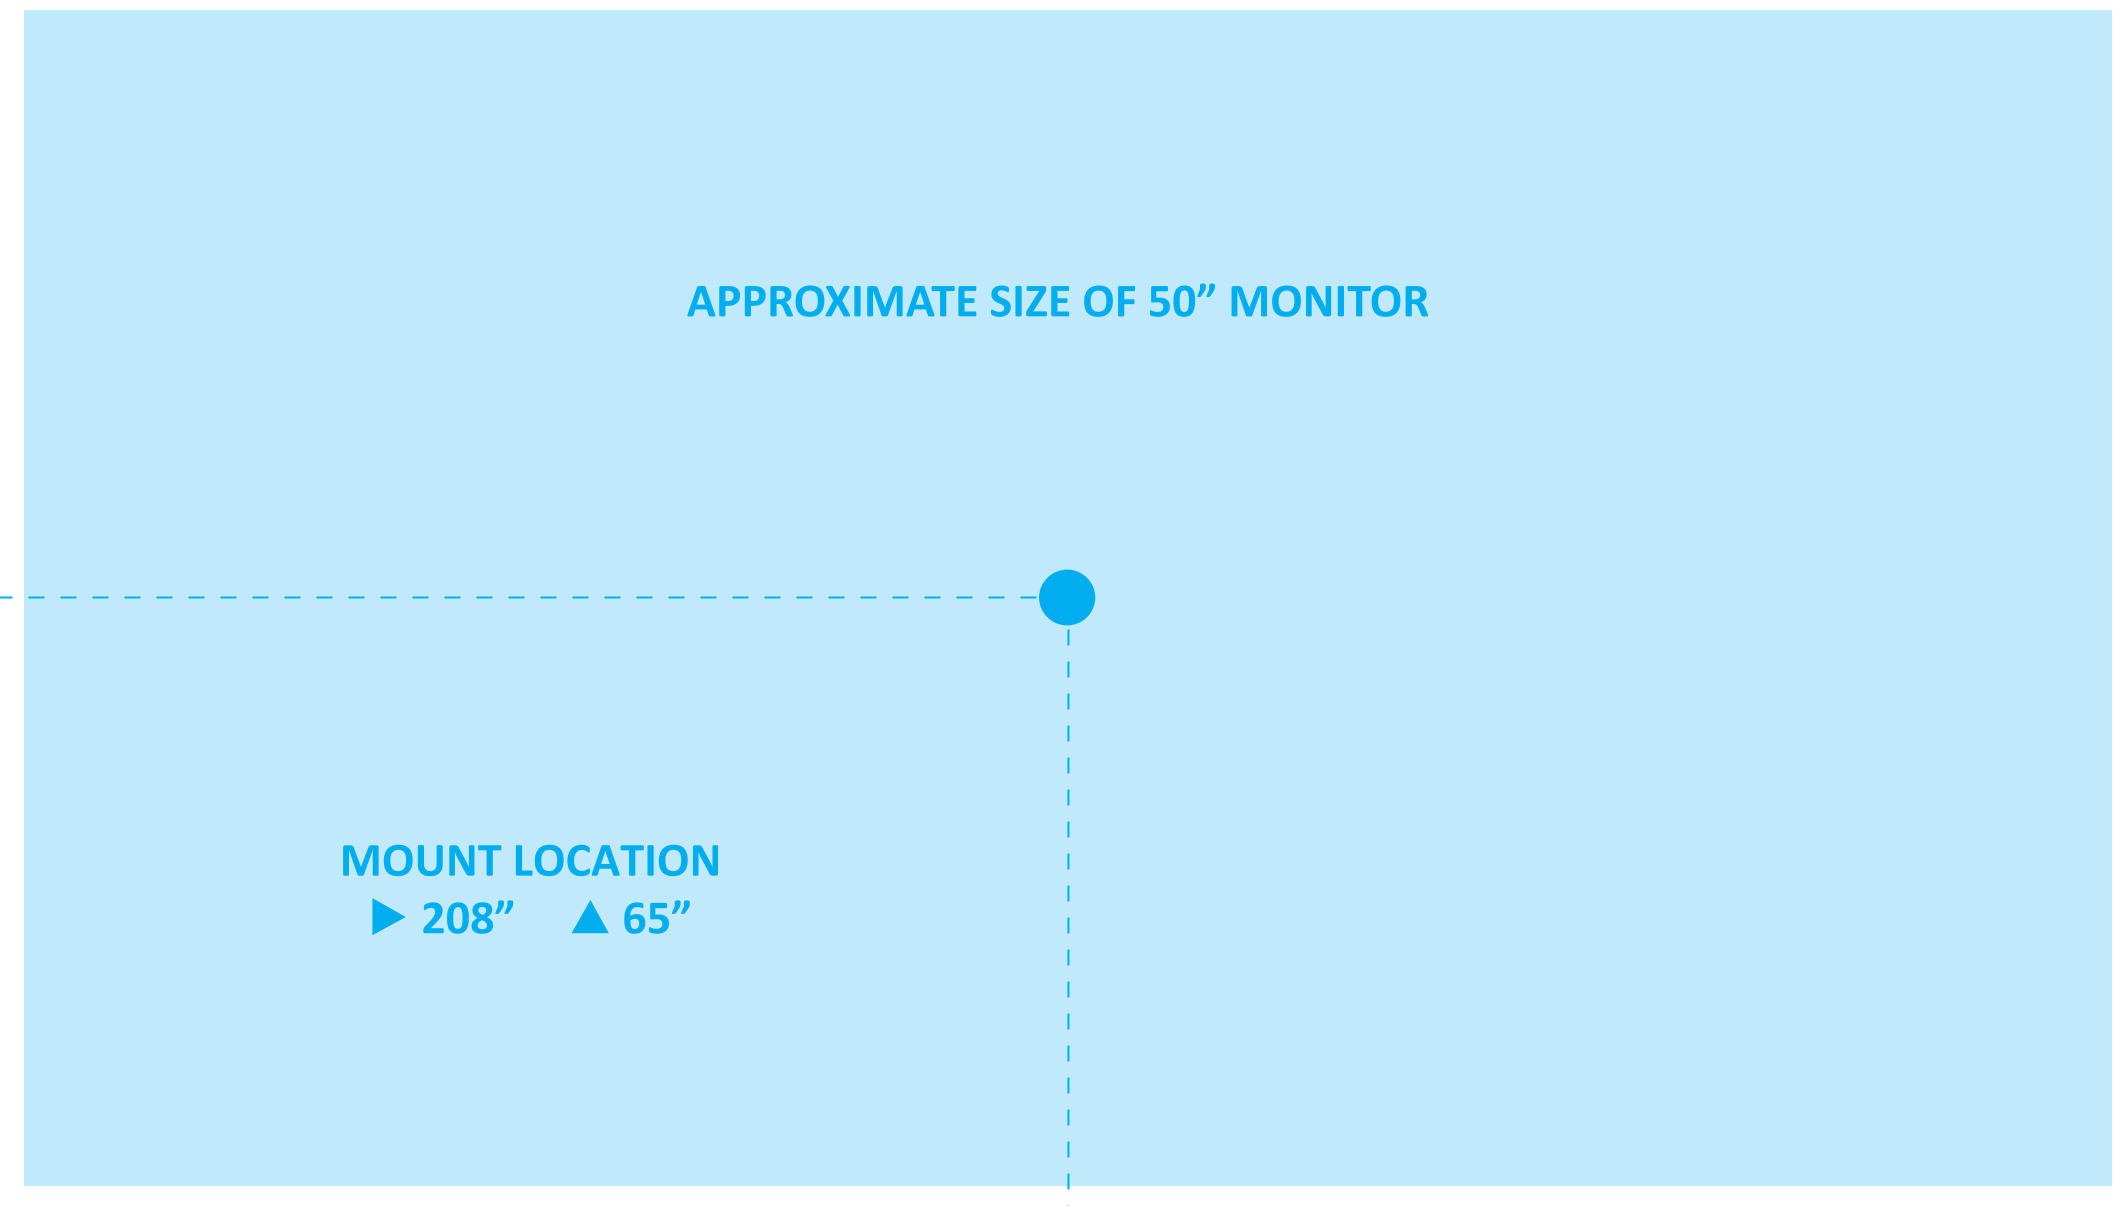

IG-238x96-TVR

Igniter Light Box with Monitor

Graphic Size with Bleed
238.5"w x 96.5"h

Graphic Trim Size
238"w x 96"h

**EXTEND IMAGE TO THE
EDGE OF THE ARTBOARD**

- Trim Line
- Recommended safe area for text / logos / important images

TEMPLATE AT 1:4 SCALE

Convert Text to Outlines

Embed All Images 75dpi - 150dpi
(for 75dpi - 150dpi final output)

CMYK Color