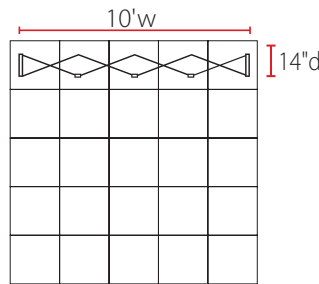

3D Snap® 4x3 Display • 3DSNAP4X3-4

Single-Sided Graphic

Product Specifications	
Display Dimensions	10'w x 7.5'h x 14"d
Weight	38 lbs.
Case Dimensions	22"w x 39"h x 17"d
Box Dimensions	24"w x 41.5"h x 18.5"d

About This Product

Our 3D Snap® Series reinforce your ever-evolving branding with interchangeable graphic panels. Fabric panels attach to portable, lightweight frames in endless configurations.

Shipped with the fabric skins fully attached—the portable, lightweight display sets up in minutes. Graphics can be changed out in a snap—instantly refreshing your 3D display. Unique frames make use of super-strong magnets instead of hooks, making disassembly even easier.

Aerial view of 10' x 10' space

Side View

Package Includes

- (2) Skin O
- (1) Skin A
- (4) Skin E
- (2) White LED lights
- (1) 4x3 aluminum frame - 10' x 7.5'
- (1) Case with dye-sublimation graphic wrap