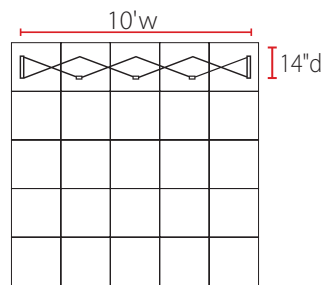

3D Snap® 4x3 Display • 3DSNAP4X3-3

Single-Sided Graphic

Product Specifications	
Display Dimensions	10'w x 7.5'h x 14"d
Weight	38 lbs.
Case Dimensions	22"w x 39"h x 17"d
Box Dimensions	24"w x 41.5"h x 18.5"d

About This Product

Our 3D Snap® Series reinforce your ever-evolving branding with interchangeable graphic panels. Fabric panels attach to portable, lightweight frames in endless configurations.

The portable, lightweight display sets up in minutes. Graphics can be changed out in a snap—instantly refreshing your 3D display. Unique frames make use of super-strong magnets instead of hooks, making disassembly even easier.

Aerial view of 10' x 10' space

Side View

Package Includes

- (2) Skin P
- (6) Skin B
- (3) Skin C
- (2) White LED lights
- (1) 4x3 aluminum frame - 10' x 7.5'
- (1) Case with dye-sublimation graphic wrap