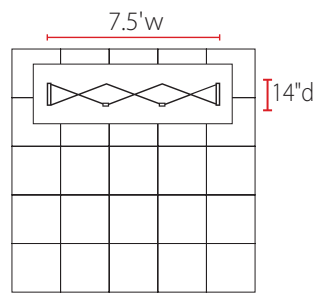

# 3D Snap® 3x3 Display • 3DSNAP3X3-5

Single-Sided Graphic

## Product Specifications

Display Dimensions	7.5'w x 7.5'h x 14"d
Weight	31 lbs.
Case Dimensions	22" w x 39" h x 17" d
Box Dimensions	24" w x 41.5" h x 18.5" d

Aerial view of 10' x 10' space

Side View

## Package Includes

- (1) Skin A
- (4) Skin D
- (1) Skin O
- (2) White LED lights
- (1) 3 x 3 aluminum frame - 7.5' x 7.5'
- (1) Case with dye-sublimation graphic wrap