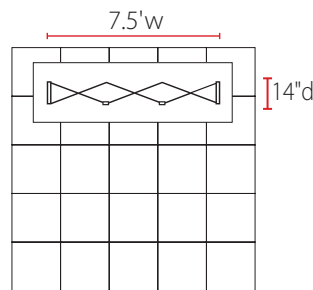

3D Snap® 3x3 Display • 3DSNAP3X3-4

Single-Sided Graphic

Product Specifications

Display Dimensions	7.5'w x 7.5'h x 14"d
Weight	31 lbs.
Case Dimensions	22"w x 39"h x 17"d
Box Dimensions	24"w x 41.5"h x 18.5"d

Aerial view of 10' x 10' space

Side View

Package Includes

- (5) Skin F
- (4) Skin A
- (2) White LED lights
- (1) 3 x 3 aluminum frame - 7.5' x 7.5'
- (1) Case with dye-sublimation graphic wrap