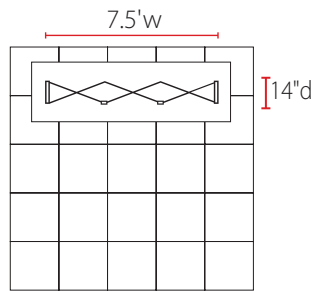

3D Snap® 3x3 Display • 3DSNAP3X3-3

Single-Sided Graphic

Product Specifications

Display Dimensions	7.5'w x 7.5'h x 14"d
Weight	31 lbs.
Case Dimensions	22"w x 39"h x 17"d
Box Dimensions	24"w x 41.5"h x 18.5"d

About This Product

Our 3D Snap® Series reinforce your ever-evolving branding with interchangeable graphic panels. Fabric panels attach to portable, lightweight frames in endless configurations.

The portable, lightweight display sets up in minutes. Graphics can be changed out in a snap—instantly refreshing your 3D display. Unique frames make use of super-strong magnets instead of hooks, making disassembly even easier.

Aerial view of 10' x 10' space

Side View

Package Includes

- (4) Skin A
- (1) Skin B
- (3) Skin C
- (1) Skin D
- (1) Skin P
- (2) White LED lights
- (1) 3 x 3 aluminum frame - 7.5' x 7.5'
- (1) Case with dye-sublimation graphic wrap