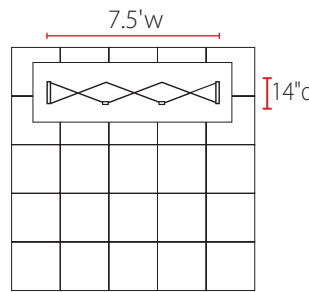

# 3D Snap® 3x3 Display • 3DSNAP3X3-1

Single-Sided Graphic

Product Specifications	
Display Dimensions	7.5'w x 7.5'h x 14"d
Weight	31 lbs.
Case Dimensions	22"w x 39"h x 17"d
Box Dimensions	24"w x 41.5"h x 18.5"d

Aerial view of 10' x 10' space

Side View

## Package Includes

- (1) Skin A
- (2) Skin B
- (2) Skin C
- (2) Skin D
- (2) Skin E
- (2) White LED lights
- (1) 3x3 aluminum frame - 7.5' x 7.5'
- (1) Case with dye-sublimation graphic wrap